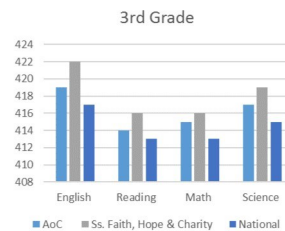

Faith, Hope & Charity 2017-2018 ACT Aspire Scores

Connect with Us

www.faithhopeschool.org | 847-446-0031

Our Doors are Always Open. Schedule a Tour Today.