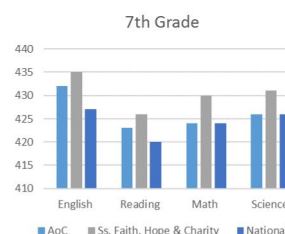

Faith, Hope & Charity 2017-2018 ACT Aspire Scores

Connect with Us

www.faithhopeschool.org | 847-446-0031

Our Doors are Always Open. Schedule a Tour Today.