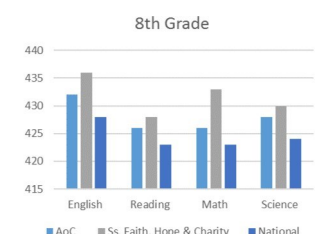

Faith, Hope & Charity 2017-2018 ACT Aspire Scores

Connect with Us

www.faithhopeschool.org | 847-446-0031

Our Doors are Always Open. Schedule a Tour Today.