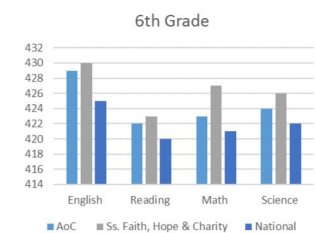

Faith, Hope & Charity 2017-2018 ACT Aspire Scores

Connect with Us

www.faithhopeschool.org | 847-446-0031

Our Doors are Always Open. Schedule a Tour Today.