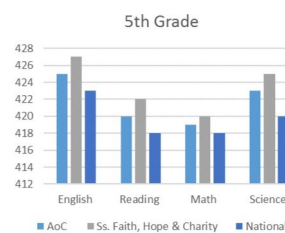

Faith, Hope & Charity 2017-2018 ACT Aspire Scores

Connect with Us

www.faithhopeschool.org | 847-446-0031

Our Doors are Always Open. Schedule a Tour Today.