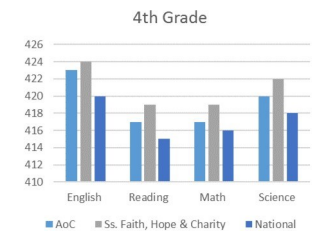

Faith, Hope & Charity 2017-2018 ACT Aspire Scores

Connect with Us

www.faithhopeschool.org | 847-446-0031

Our Doors are Always Open. Schedule a Tour Today.