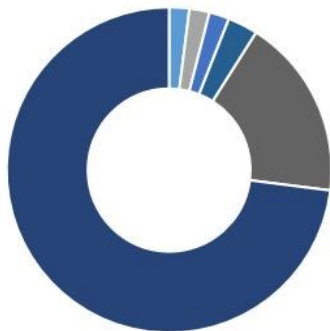

The School of Saints Faith, Hope & Charity

327
Total Students

14.5 Years
average faculty
experience

8:1
Student to staff
ratio

17.2
Average
class size

Our Community

■ Kenilworth 2% ■ Glencoe 2%
 ■ Glenview 2% ■ Other 3%
 ■ Wilmette 18% ■ Winnetka/Northfield 73%